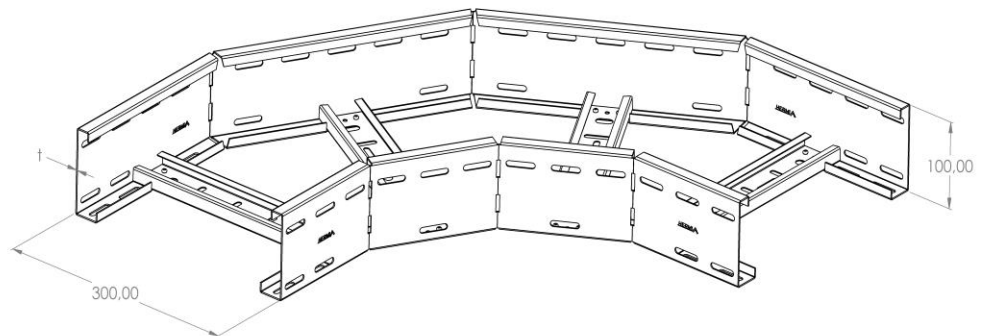

Product: PKL-KO 100/300/90°

Product code: 88711723

Elbow 90°

|                                    |  |
|------------------------------------|--|
| <b>Standard:</b>                   | EN 61537:2007 Cable management - Cable tray systems and cable ladder systems |
| <b>Dimensions:</b>                 | Length: mm   |
|                                    | Width: 300 mm  |
|                                    | Height: 100 mm   |
|                                    | Metal thickness: 1,5 mm  |
| <b>Weight:</b>                     |  |
| <b>Material:</b>                   | Galvanised steel   |
| <b>Contribution to fire:</b>       | Non-flame propagating system   |
| <b>Electrical characteristics:</b> | Electrically conductive system   |
| <b>Electrical continuity:</b>      | Yes  |
| <b>Corrosion resistance:</b>       | Class 3  |
| <b>Temperature:</b>                | Min: -20°C; Max: +105°C  |