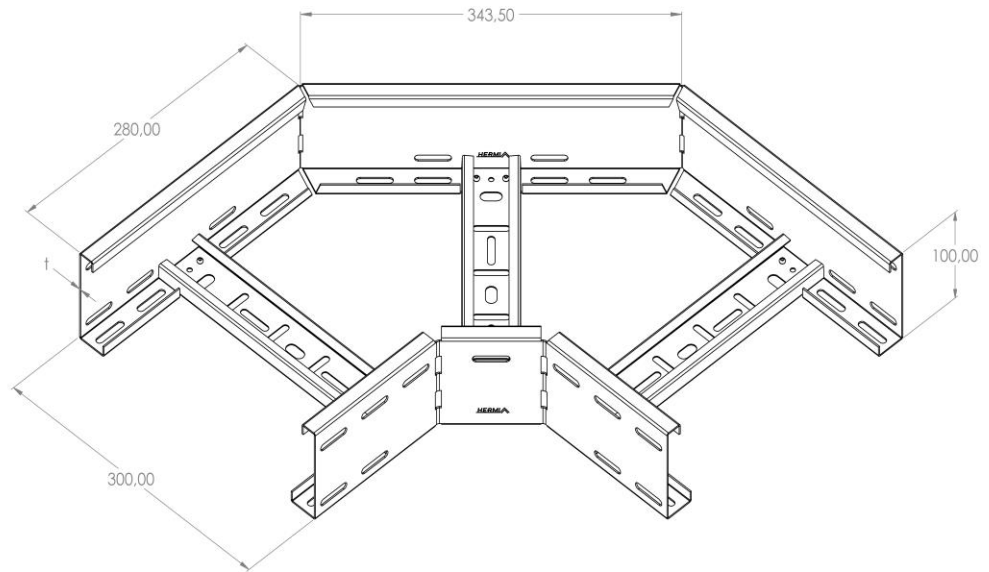

Product: PKL-KO 100/300/90°

Product code: 88711713

Elbow 90°

<b>Standard:</b>	EN 61537:2007 Cable management - Cable tray systems and cable ladder systems
<b>Dimensions:</b>	Length: 343,5 mm
	Width: 300 mm
	Height: 100 mm
	Metal thickness: 1,5 mm
<b>Weight:</b>	2,9 kg
<b>Material:</b>	Galvanised steel
<b>Contribution to fire:</b>	Non-flame propagating system
<b>Electrical characteristics:</b>	Electrically conductive system
<b>Electrical continuity:</b>	Yes
<b>Corrosion resistance:</b>	Class 3
<b>Temperature:</b>	Min: -20°C; Max: +105°C