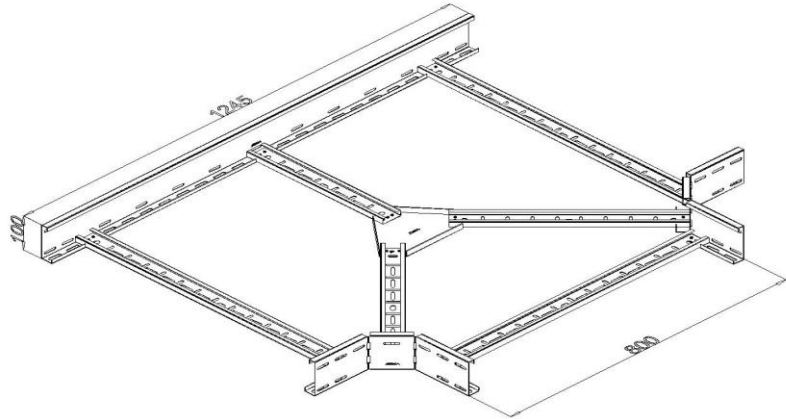

Product: PKL-SO 60/800

Product code: 88711648

Side branch

<b>Standard:</b>	EN 61537:2007 Cable management - Cable tray systems and cable ladder systems
<b>Dimensions:</b>	Length: 1245 mm
	Width: 800 mm
	Height: 60 mm
	Metal thickness: 1 mm
<b>Weight:</b>	6,6 kg
<b>Material:</b>	Hot-dip galvanised steel
<b>Contribution to fire:</b>	Non-flame propagating system
<b>Electrical characteristics:</b>	Electrically conductive system
<b>Electrical continuity:</b>	Yes
<b>Corrosion resistance:</b>	Class 6
<b>Temperature:</b>	Min: -20°C; Max: +105°C