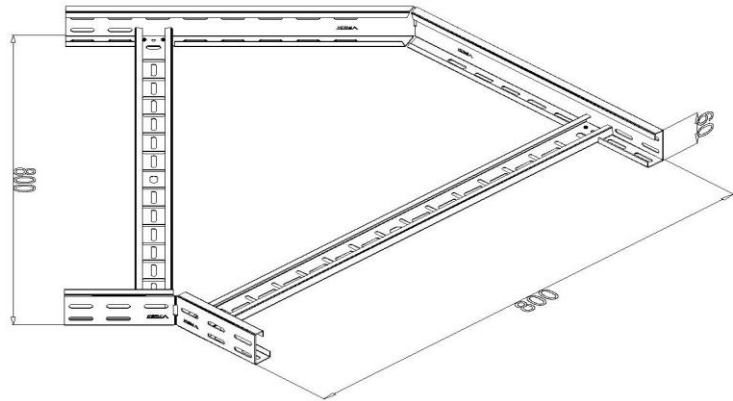

Product: PKL-KO 60/800/45°

Product code: 88711638

Elbow 45°

<b>Standard:</b>	EN 61537:2007 Cable management - Cable tray systems and cable ladder systems
<b>Dimensions:</b>	Length: mm
	Width: 800 mm
	Height: 60 mm
	Metal thickness: 1 mm
<b>Weight:</b>	3,19 kg
<b>Material:</b>	Hot-dip galvanised steel
<b>Contribution to fire:</b>	Non-flame propagating system
<b>Electrical characteristics:</b>	Electrically conductive system
<b>Electrical continuity:</b>	Yes
<b>Corrosion resistance:</b>	Class 6
<b>Temperature:</b>	Min: -20°C; Max: +105°C