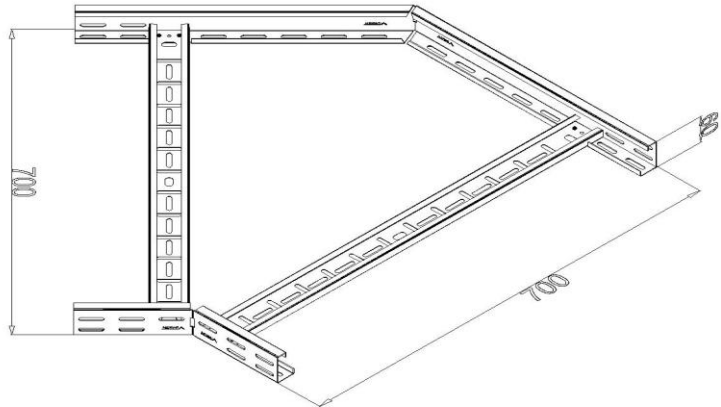

Product: PKL-KO 60/700/45°

Product code: 88711637

Elbow 45°

<b>Standard:</b>	EN 61537:2007 Cable management - Cable tray systems and cable ladder systems
<b>Dimensions:</b>	Length: mm
	Width: 700 mm
	Height: 60 mm
	Metal thickness: 1 mm
<b>Weight:</b>	2,86 kg
<b>Material:</b>	Hot-dip galvanised steel
<b>Contribution to fire:</b>	Non-flame propagating system
<b>Electrical characteristics:</b>	Electrically conductive system
<b>Electrical continuity:</b>	Yes
<b>Corrosion resistance:</b>	Class 6
<b>Temperature:</b>	Min: -20°C; Max: +105°C