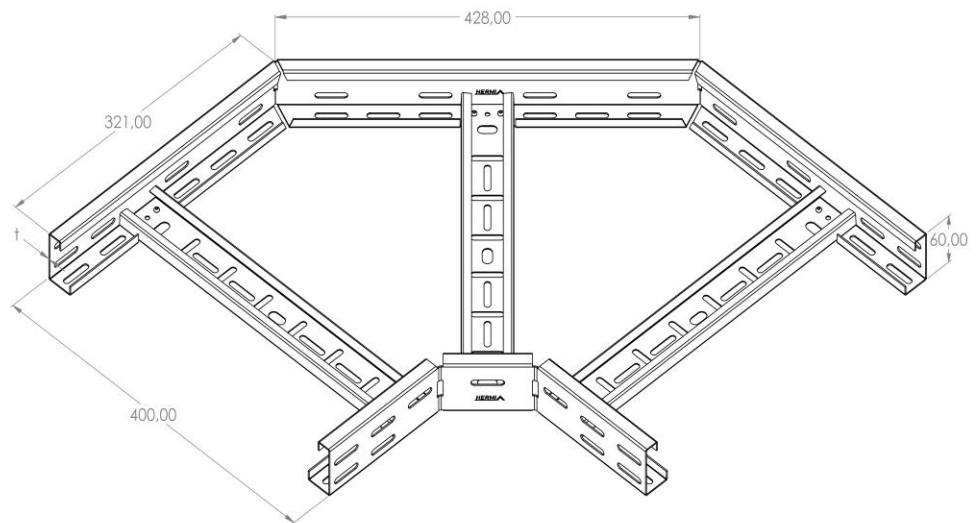

Product: PKL-KO 60/400/90°

Product code: 88711614

Elbow 90°

<b>Standard:</b>	EN 61537:2007 Cable management - Cable tray systems and cable ladder systems
<b>Dimensions:</b>	Length: 428 mm
	Width: 400 mm
	Height: 60 mm
	Metal thickness: 1 mm
<b>Weight:</b>	
<b>Material:</b>	Hot-dip galvanised steel
<b>Contribution to fire:</b>	Non-flame propagating system
<b>Electrical characteristics:</b>	Electrically conductive system
<b>Electrical continuity:</b>	Yes
<b>Corrosion resistance:</b>	Class 6
<b>Temperature:</b>	Min: -20°C; Max: +105°C