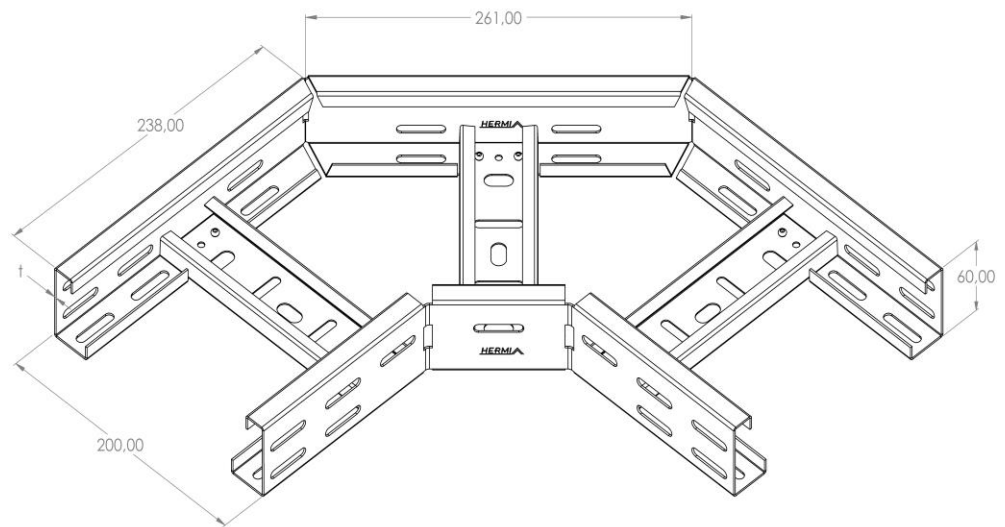

Product: PKL-KO 60/200/90°

Product code: 88711612

Elbow 90°

<b>Standard:</b>	EN 61537:2007 Cable management - Cable tray systems and cable ladder systems
<b>Dimensions:</b>	Length: 261 mm
	Width: 200 mm
	Height: 60 mm
	Metal thickness: 1 mm
<b>Weight:</b>	
<b>Material:</b>	Hot-dip galvanised steel
<b>Contribution to fire:</b>	Non-flame propagating system
<b>Electrical characteristics:</b>	Electrically conductive system
<b>Electrical continuity:</b>	Yes
<b>Corrosion resistance:</b>	Class 6
<b>Temperature:</b>	Min: -20°C; Max: +105°C