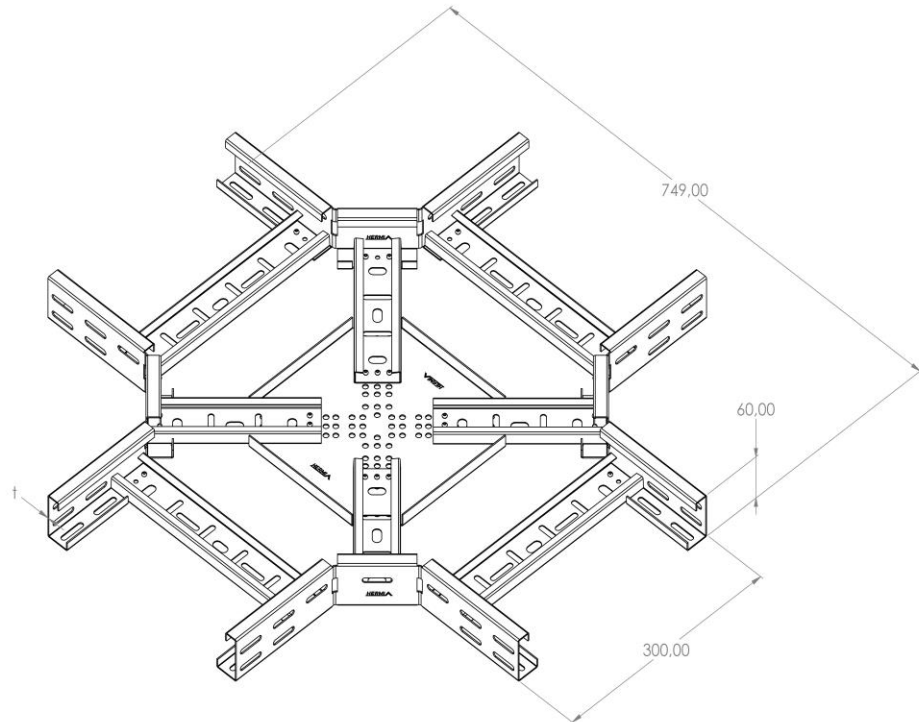

Product: PKL-KR 60/300

Product code: 88711453

Cross-over

<b>Standard:</b>	EN 61537:2007 Cable management - Cable tray systems and cable ladder systems
<b>Dimensions:</b>	Length: 749 mm
	Width: 300 mm
	Height: 60 mm
	Metal thickness: 1 mm
<b>Weight:</b>	3,4 kg
<b>Material:</b>	Acid resistant stainless steel
<b>Contribution to fire:</b>	Non-flame propagating system
<b>Electrical characteristics:</b>	Electrically conductive system
<b>Electrical continuity:</b>	Yes
<b>Corrosion resistance:</b>	Class 9B
<b>Temperature:</b>	Min: -20°C; Max: +105°C