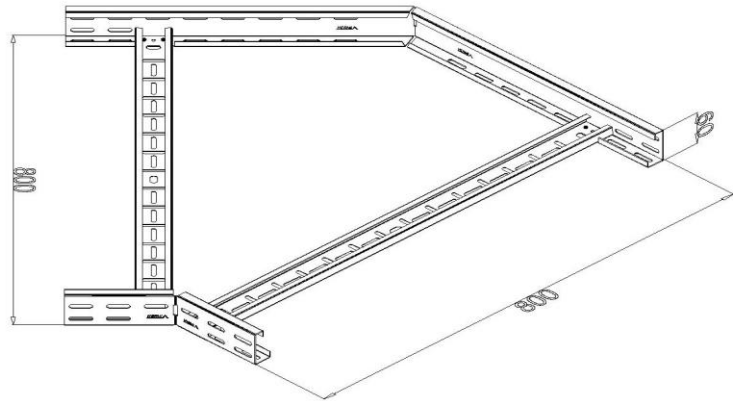

Product: PKL-KO 60/800/45°

Product code: 88711438

Elbow 45°

<b>Standard:</b>	EN 61537:2007 Cable management - Cable tray systems and cable ladder systems
<b>Dimensions:</b>	Length: mm
	Width: 800 mm
	Height: 60 mm
	Metal thickness: 1 mm
<b>Weight:</b>	2,9 kg
<b>Material:</b>	Acid resistant stainless steel
<b>Contribution to fire:</b>	Non-flame propagating system
<b>Electrical characteristics:</b>	Electrically conductive system
<b>Electrical continuity:</b>	Yes
<b>Corrosion resistance:</b>	Class 9B
<b>Temperature:</b>	Min: -20°C; Max: +105°C