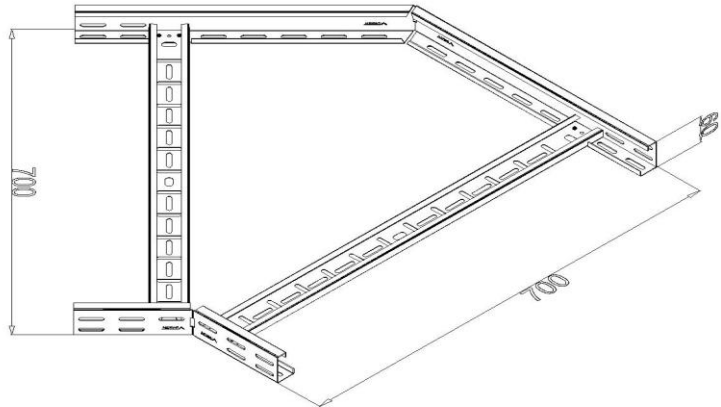

Product: PKL-KO 60/700/45°

Product code: 88711437

Elbow 45°

<b>Standard:</b>	EN 61537:2007 Cable management - Cable tray systems and cable ladder systems
<b>Dimensions:</b>	Length: mm
	Width: 700 mm
	Height: 60 mm
	Metal thickness: 1 mm
<b>Weight:</b>	2,6 kg
<b>Material:</b>	Acid resistant stainless steel
<b>Contribution to fire:</b>	Non-flame propagating system
<b>Electrical characteristics:</b>	Electrically conductive system
<b>Electrical continuity:</b>	Yes
<b>Corrosion resistance:</b>	Class 9B
<b>Temperature:</b>	Min: -20°C; Max: +105°C