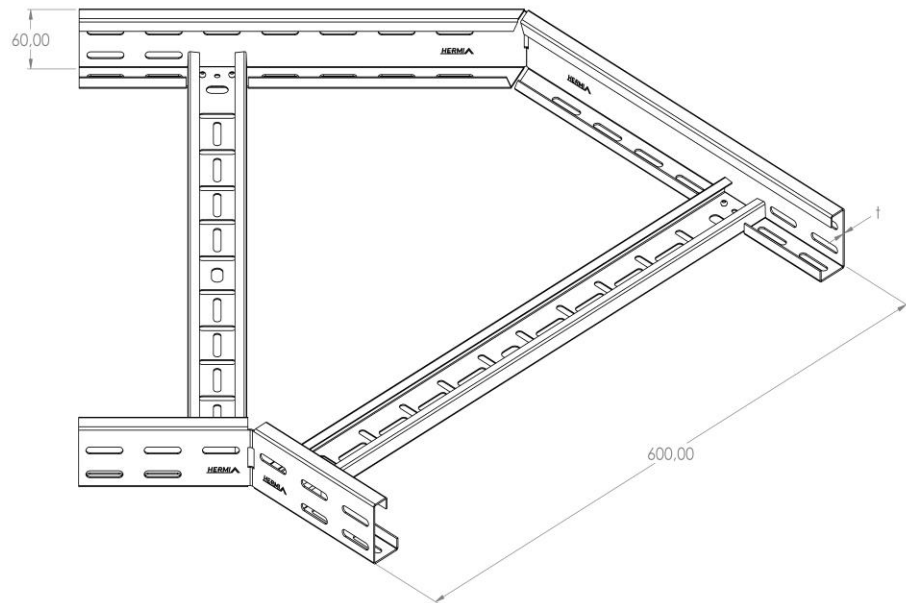

Product: PKL-KO 60/600/45°

Product code: 88711436

Elbow 45°

Standard:	EN 61537:2007 Cable management - Cable tray systems and cable ladder systems
Dimensions:	Length: mm
	Width: 600 mm
	Height: 60 mm
	Metal thickness: 1 mm
Weight:	2,3 kg
Material:	Acid resistant stainless steel
Contribution to fire:	Non-flame propagating system
Electrical characteristics:	Electrically conductive system
Electrical continuity:	Yes
Corrosion resistance:	Class 9B
Temperature:	Min: -20°C; Max: +105°C