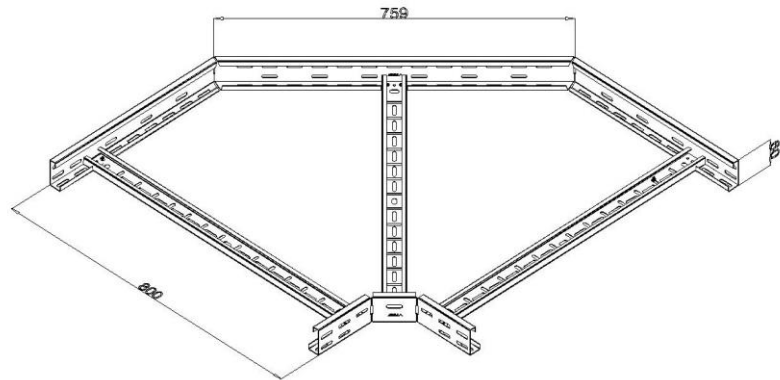

Product: PKL-KO 60/800/90°

Product code: 88711418

Elbow 90°

<b>Standard:</b>	EN 61537:2007 Cable management - Cable tray systems and cable ladder systems
<b>Dimensions:</b>	Length: 759 mm
	Width: 800 mm
	Height: 60 mm
	Metal thickness: 1 mm
<b>Weight:</b>	
<b>Material:</b>	Acid resistant stainless steel
<b>Contribution to fire:</b>	Non-flame propagating system
<b>Electrical characteristics:</b>	Electrically conductive system
<b>Electrical continuity:</b>	Yes
<b>Corrosion resistance:</b>	Class 9B
<b>Temperature:</b>	Min: -20°C; Max: +105°C