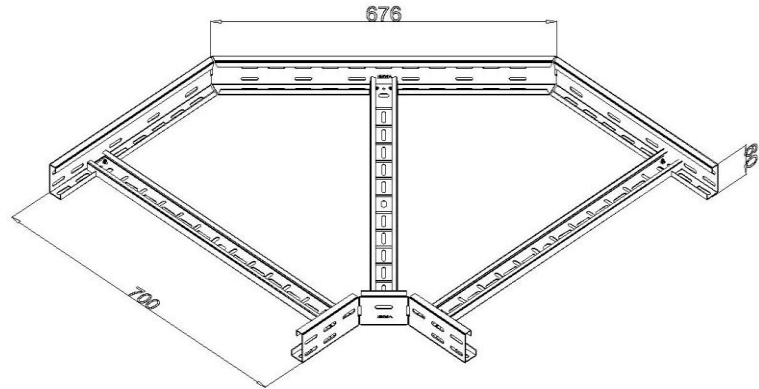

Product: PKL-KO 60/700/90°

Product code: 88711417

Elbow 90°

Standard:	EN 61537:2007 Cable management - Cable tray systems and cable ladder systems
Dimensions:	Length: 676 mm
	Width: 700 mm
	Height: 60 mm
	Metal thickness: 1 mm
Weight:	
Material:	Acid resistant stainless steel
Contribution to fire:	Non-flame propagating system
Electrical characteristics:	Electrically conductive system
Electrical continuity:	Yes
Corrosion resistance:	Class 9B
Temperature:	Min: -20°C; Max: +105°C