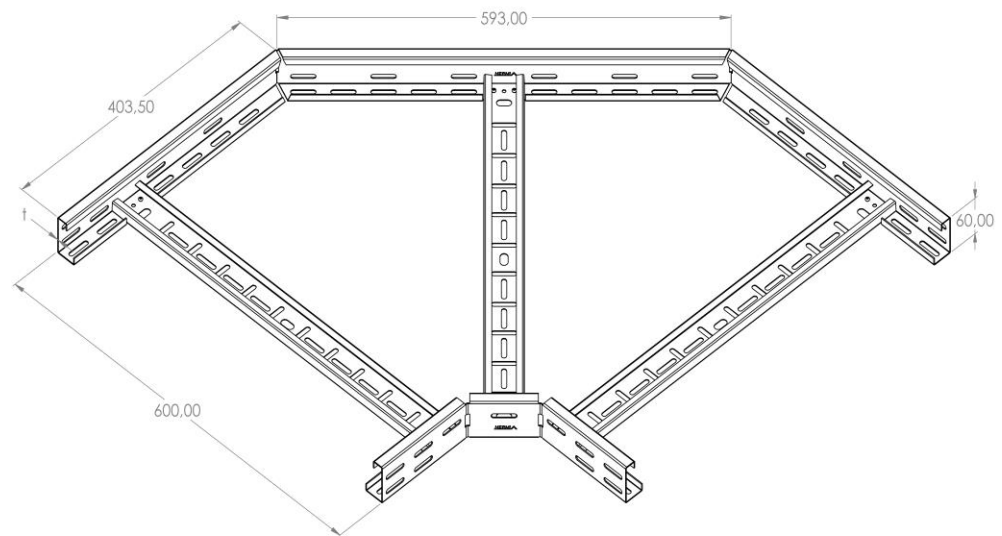

Product: PKL-KO 60/600/90°

Product code: 88711416

Elbow 90°

<b>Standard:</b>	EN 61537:2007 Cable management - Cable tray systems and cable ladder systems
<b>Dimensions:</b>	Length: 593 mm
	Width: 600 mm
	Height: 60 mm
	Metal thickness: 1 mm
<b>Weight:</b>	
<b>Material:</b>	Acid resistant stainless steel
<b>Contribution to fire:</b>	Non-flame propagating system
<b>Electrical characteristics:</b>	Electrically conductive system
<b>Electrical continuity:</b>	Yes
<b>Corrosion resistance:</b>	Class 9B
<b>Temperature:</b>	Min: -20°C; Max: +105°C