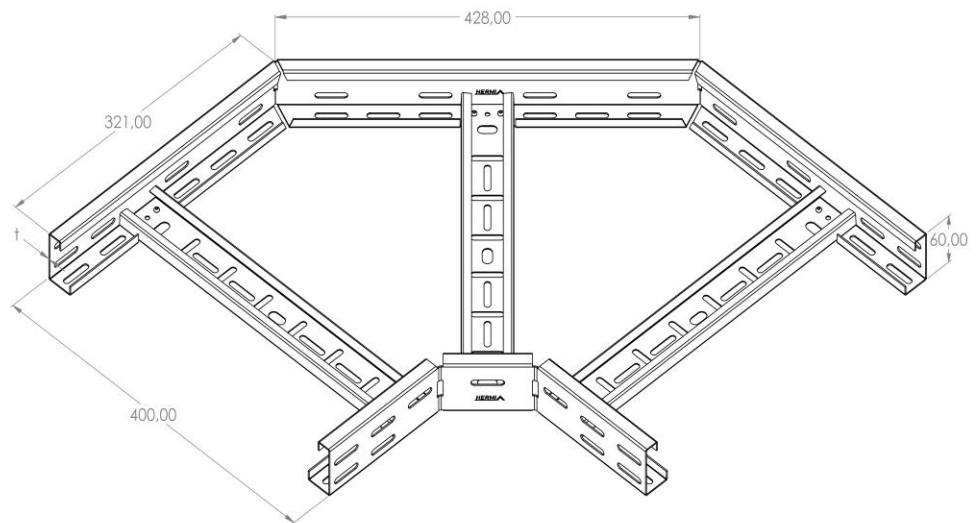

Product: PKL-KO 60/400/90°

Product code: 88711414

Elbow 90°

<b>Standard:</b>	EN 61537:2007 Cable management - Cable tray systems and cable ladder systems
<b>Dimensions:</b>	Length: 428 mm
	Width: 400 mm
	Height: 60 mm
	Metal thickness: 1 mm
<b>Weight:</b>	
<b>Material:</b>	Acid resistant stainless steel
<b>Contribution to fire:</b>	Non-flame propagating system
<b>Electrical characteristics:</b>	Electrically conductive system
<b>Electrical continuity:</b>	Yes
<b>Corrosion resistance:</b>	Class 9B
<b>Temperature:</b>	Min: -20°C; Max: +105°C