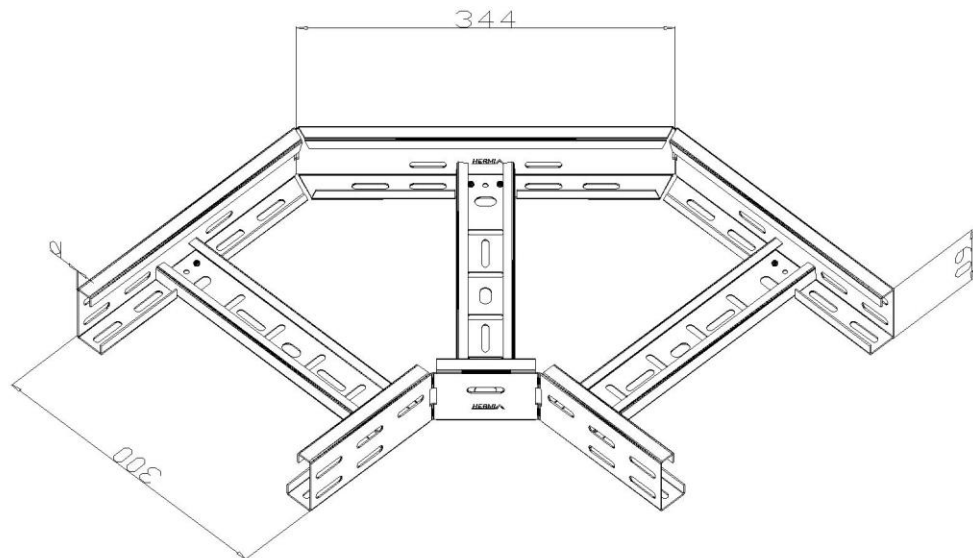

Product: PKL-KO 60/300/90°

Product code: 88711413

Elbow 90°

<b>Standard:</b>	EN 61537:2007 Cable management - Cable tray systems and cable ladder systems
<b>Dimensions:</b>	Length: 344 mm
	Width: 300 mm
	Height: 60 mm
	Metal thickness: 1 mm
<b>Weight:</b>	
<b>Material:</b>	Acid resistant stainless steel
<b>Contribution to fire:</b>	Non-flame propagating system
<b>Electrical characteristics:</b>	Electrically conductive system
<b>Electrical continuity:</b>	Yes
<b>Corrosion resistance:</b>	Class 9B
<b>Temperature:</b>	Min: -20°C; Max: +105°C