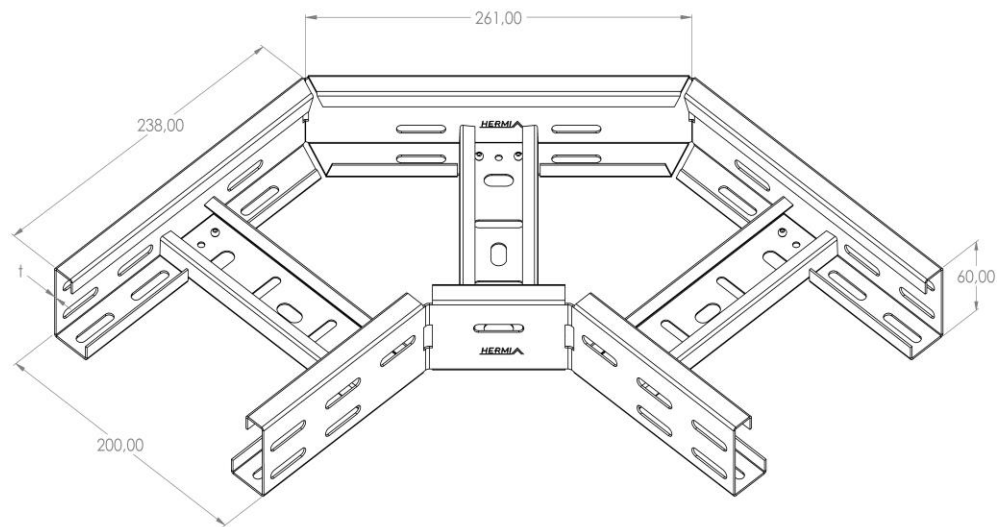

Product: PKL-KO 60/200/90°

Product code: 88711412

Elbow 90°

Standard:	EN 61537:2007 Cable management - Cable tray systems and cable ladder systems
Dimensions:	Length: 261 mm
	Width: 200 mm
	Height: 60 mm
	Metal thickness: 1 mm
Weight:	
Material:	Acid resistant stainless steel
Contribution to fire:	Non-flame propagating system
Electrical characteristics:	Electrically conductive system
Electrical continuity:	Yes
Corrosion resistance:	Class 9B
Temperature:	Min: -20°C; Max: +105°C