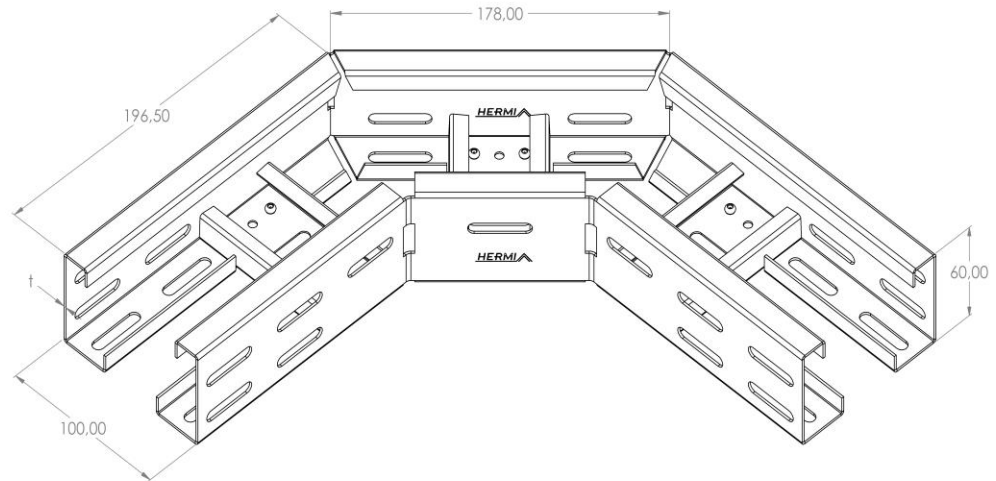

Product: PKL-KO 60/100/90°

Product code: 88711411

Elbow 90°

<b>Standard:</b>	EN 61537:2007 Cable management - Cable tray systems and cable ladder systems
<b>Dimensions:</b>	Length: 178 mm
	Width: 100 mm
	Height: 60 mm
	Metal thickness: 1 mm
<b>Weight:</b>	
<b>Material:</b>	Acid resistant stainless steel
<b>Contribution to fire:</b>	Non-flame propagating system
<b>Electrical characteristics:</b>	Electrically conductive system
<b>Electrical continuity:</b>	Yes
<b>Corrosion resistance:</b>	Class 9B
<b>Temperature:</b>	Min: -20°C; Max: +105°C