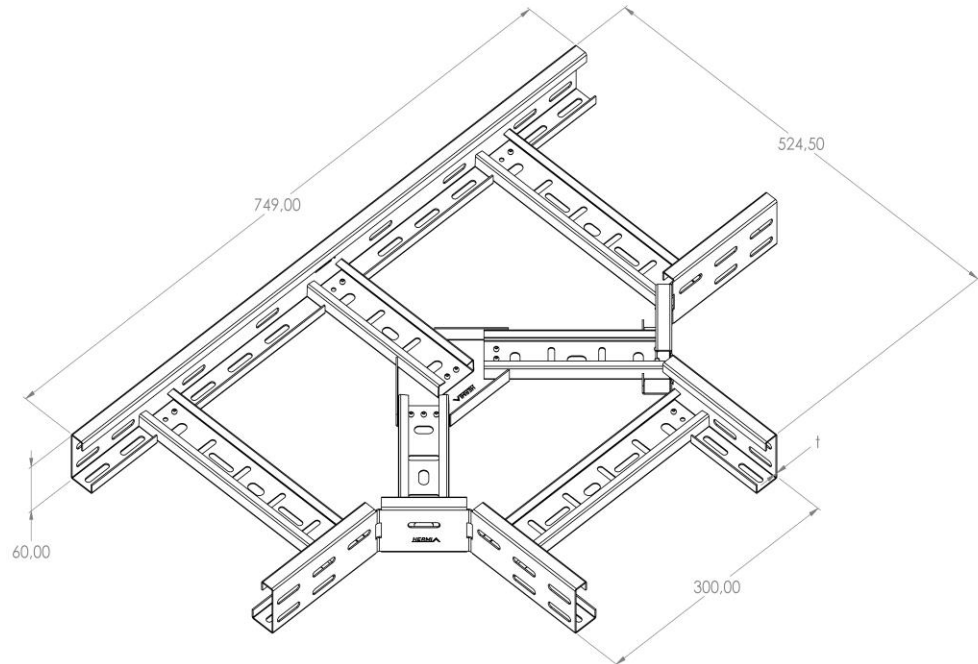

Product: PKL-SO 60/300

Product code: 88711343

Side branch

<b>Standard:</b>	EN 61537:2007 Cable management - Cable tray systems and cable ladder systems
<b>Dimensions:</b>	Length: 749 mm
	Width: 300 mm
	Height: 60 mm
	Metal thickness: 1 mm
<b>Weight:</b>	2,75 kg
<b>Material:</b>	Powder coated galvanised steel in the colours according to the RAL scale
<b>Contribution to fire:</b>	Non-flame propagating system
<b>Electrical characteristics:</b>	Electrically conductive system
<b>Electrical continuity:</b>	Yes
<b>Corrosion resistance:</b>	Class 3
<b>Temperature:</b>	Min: -20°C; Max: +105°C