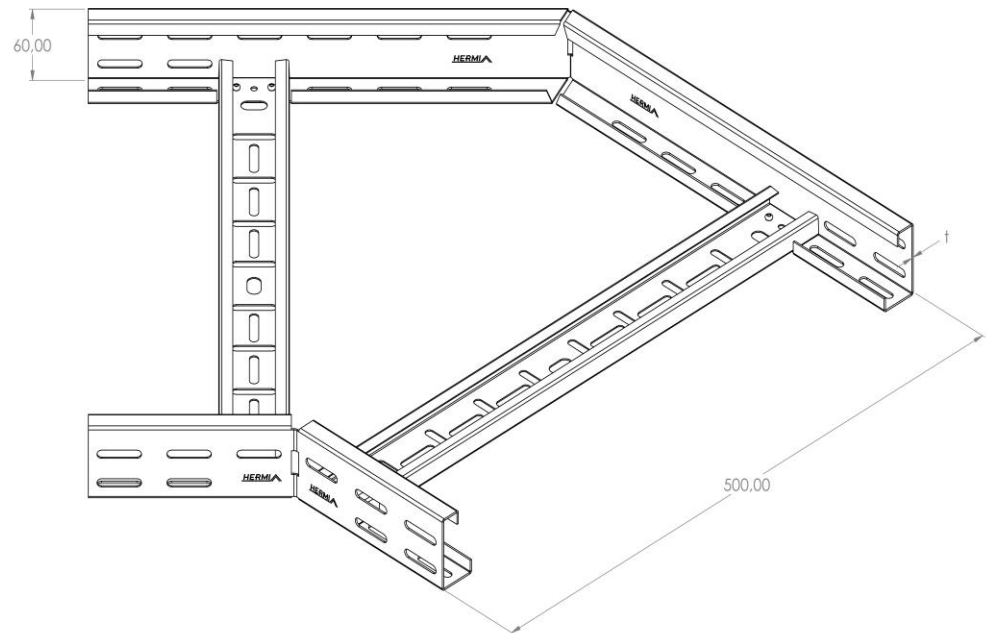

Product: PKL-KO 60/500/45°

Product code: 88711335

Elbow 45°

<b>Standard:</b>	EN 61537:2007 Cable management - Cable tray systems and cable ladder systems
<b>Dimensions:</b>	Length: mm
	Width: 500 mm
	Height: 60 mm
	Metal thickness: 1 mm
<b>Weight:</b>	2,2 kg
<b>Material:</b>	Powder coated galvanised steel in the colours according to the RAL scale
<b>Contribution to fire:</b>	Non-flame propagating system
<b>Electrical characteristics:</b>	Electrically conductive system
<b>Electrical continuity:</b>	Yes
<b>Corrosion resistance:</b>	Class 3
<b>Temperature:</b>	Min: -20°C; Max: +105°C