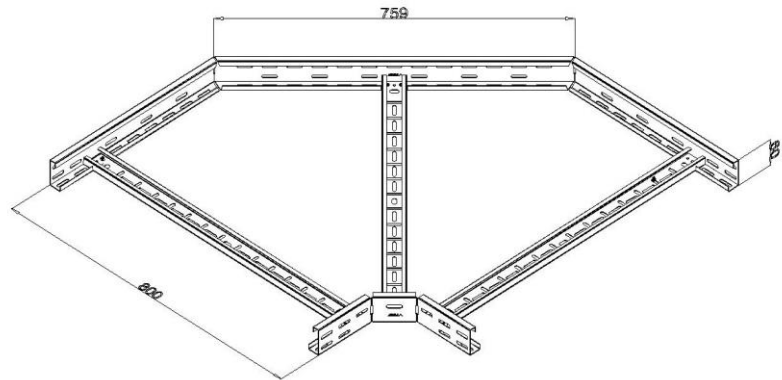

Product: PKL-KO 60/800/90°

Product code: 88711318

Elbow 90°

<b>Standard:</b>	EN 61537:2007 Cable management - Cable tray systems and cable ladder systems
<b>Dimensions:</b>	Length: 759 mm
	Width: 800 mm
	Height: 60 mm
	Metal thickness: 1 mm
<b>Weight:</b>	
<b>Material:</b>	Powder coated galvanised steel in the colours according to the RAL scale
<b>Contribution to fire:</b>	Non-flame propagating system
<b>Electrical characteristics:</b>	Electrically conductive system
<b>Electrical continuity:</b>	Yes
<b>Corrosion resistance:</b>	Class 3
<b>Temperature:</b>	Min: -20°C; Max: +105°C