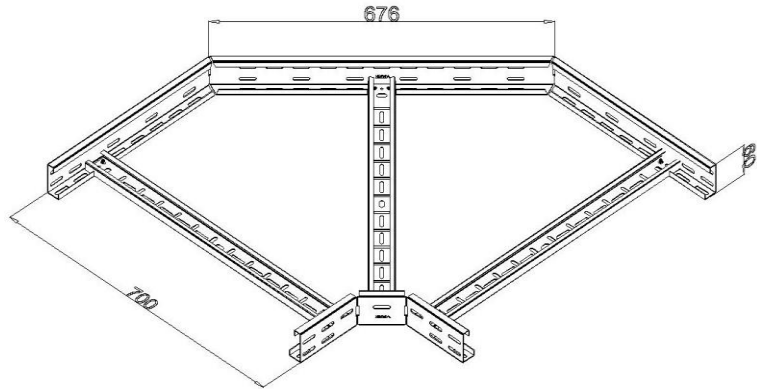

Product: PKL-KO 60/700/90°

Product code: 88711317

Elbow 90°

Standard:	EN 61537:2007 Cable management - Cable tray systems and cable ladder systems
Dimensions:	Length: 676 mm
	Width: 700 mm
	Height: 60 mm
	Metal thickness: 1 mm
Weight:	
Material:	Powder coated galvanised steel in the colours according to the RAL scale
Contribution to fire:	Non-flame propagating system
Electrical characteristics:	Electrically conductive system
Electrical continuity:	Yes
Corrosion resistance:	Class 3
Temperature:	Min: -20°C; Max: +105°C