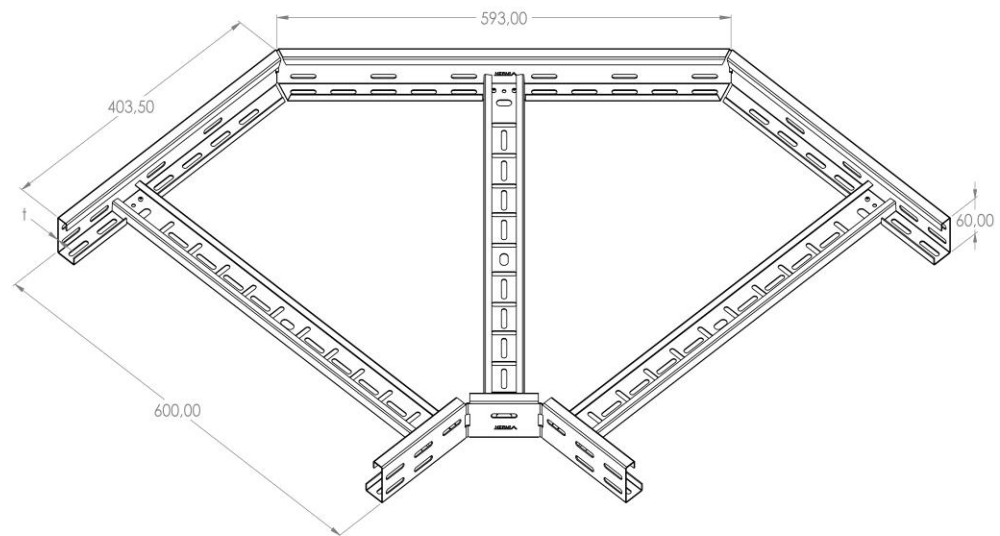

Product: PKL-KO 60/600/90°

Product code: 88711316

Elbow 90°

<b>Standard:</b>	EN 61537:2007 Cable management - Cable tray systems and cable ladder systems
<b>Dimensions:</b>	Length: 593 mm
	Width: 600 mm
	Height: 60 mm
	Metal thickness: 1 mm
<b>Weight:</b>	
<b>Material:</b>	Powder coated galvanised steel in the colours according to the RAL scale
<b>Contribution to fire:</b>	Non-flame propagating system
<b>Electrical characteristics:</b>	Electrically conductive system
<b>Electrical continuity:</b>	Yes
<b>Corrosion resistance:</b>	Class 3
<b>Temperature:</b>	Min: -20°C; Max: +105°C