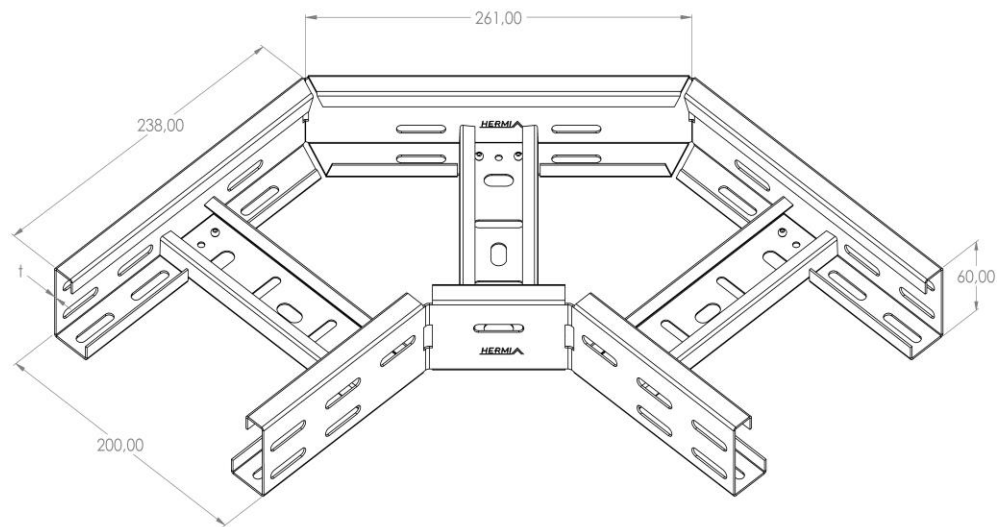

Product: PKL-KO 60/200/90°

Product code: 88711312

Elbow 90°

<b>Standard:</b>	EN 61537:2007 Cable management - Cable tray systems and cable ladder systems
<b>Dimensions:</b>	Length: 261 mm
	Width: 200 mm
	Height: 60 mm
	Metal thickness: 1 mm
<b>Weight:</b>	
<b>Material:</b>	Powder coated galvanised steel in the colours according to the RAL scale
<b>Contribution to fire:</b>	Non-flame propagating system
<b>Electrical characteristics:</b>	Electrically conductive system
<b>Electrical continuity:</b>	Yes
<b>Corrosion resistance:</b>	Class 3
<b>Temperature:</b>	Min: -20°C; Max: +105°C