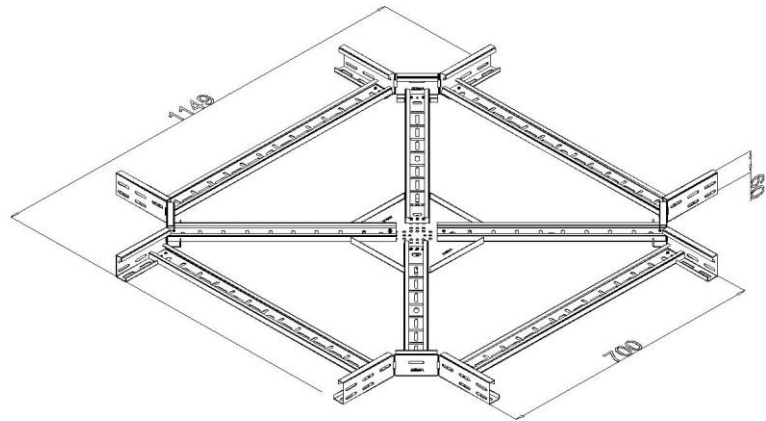

Product: PKL-KR 60/700

Product code: 88711257

Cross-over

<b>Standard:</b>	EN 61537:2007 Cable management - Cable tray systems and cable ladder systems
<b>Dimensions:</b>	Length: 1149 mm
	Width: 700 mm
	Height: 60 mm
	Metal thickness: 1 mm
<b>Weight:</b>	6,3 kg
<b>Material:</b>	Stainless steel
<b>Contribution to fire:</b>	Non-flame propagating system
<b>Electrical characteristics:</b>	Electrically conductive system
<b>Electrical continuity:</b>	Yes
<b>Corrosion resistance:</b>	Class 9A
<b>Temperature:</b>	Min: -20°C; Max: +105°C