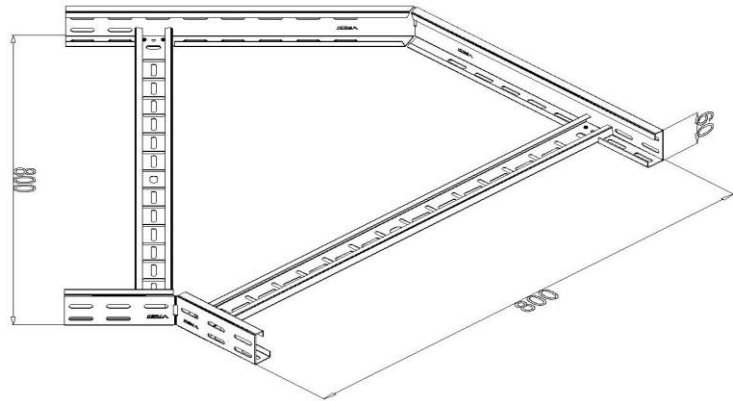

Product: PKL-KO 60/800/45°

Product code: 88711238

Elbow 45°

<b>Standard:</b>	EN 61537:2007 Cable management - Cable tray systems and cable ladder systems
<b>Dimensions:</b>	Length: mm
	Width: 800 mm
	Height: 60 mm
	Metal thickness: 1 mm
<b>Weight:</b>	2,9 kg
<b>Material:</b>	Stainless steel
<b>Contribution to fire:</b>	Non-flame propagating system
<b>Electrical characteristics:</b>	Electrically conductive system
<b>Electrical continuity:</b>	Yes
<b>Corrosion resistance:</b>	Class 9A
<b>Temperature:</b>	Min: -20°C; Max: +105°C