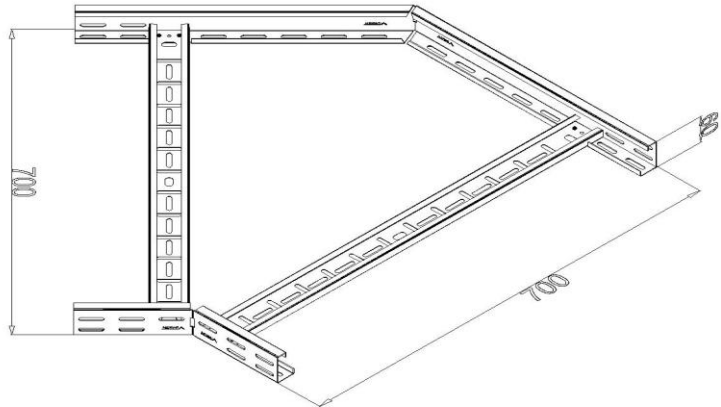

Product: PKL-KO 60/700/45°

Product code: 88711237

Elbow 45°

<b>Standard:</b>	EN 61537:2007 Cable management - Cable tray systems and cable ladder systems
<b>Dimensions:</b>	Length: mm
	Width: 700 mm
	Height: 60 mm
	Metal thickness: 1 mm
<b>Weight:</b>	2,6 kg
<b>Material:</b>	Stainless steel
<b>Contribution to fire:</b>	Non-flame propagating system
<b>Electrical characteristics:</b>	Electrically conductive system
<b>Electrical continuity:</b>	Yes
<b>Corrosion resistance:</b>	Class 9A
<b>Temperature:</b>	Min: -20°C; Max: +105°C