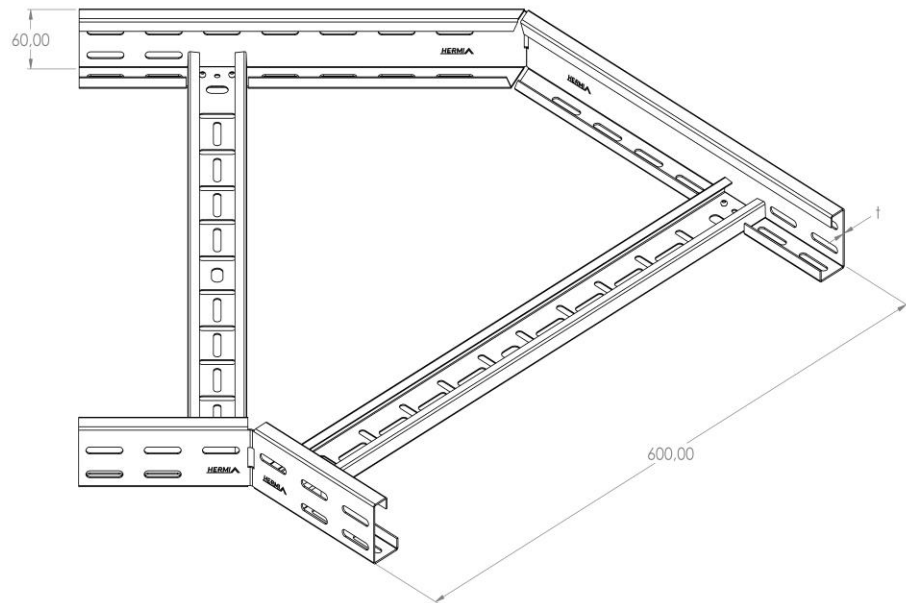

Product: PKL-KO 60/600/45°

Product code: 88711236

Elbow 45°

Standard:	EN 61537:2007 Cable management - Cable tray systems and cable ladder systems
Dimensions:	Length: mm
	Width: 600 mm
	Height: 60 mm
	Metal thickness: 1 mm
Weight:	2,3 kg
Material:	Stainless steel
Contribution to fire:	Non-flame propagating system
Electrical characteristics:	Electrically conductive system
Electrical continuity:	Yes
Corrosion resistance:	Class 9A
Temperature:	Min: -20°C; Max: +105°C