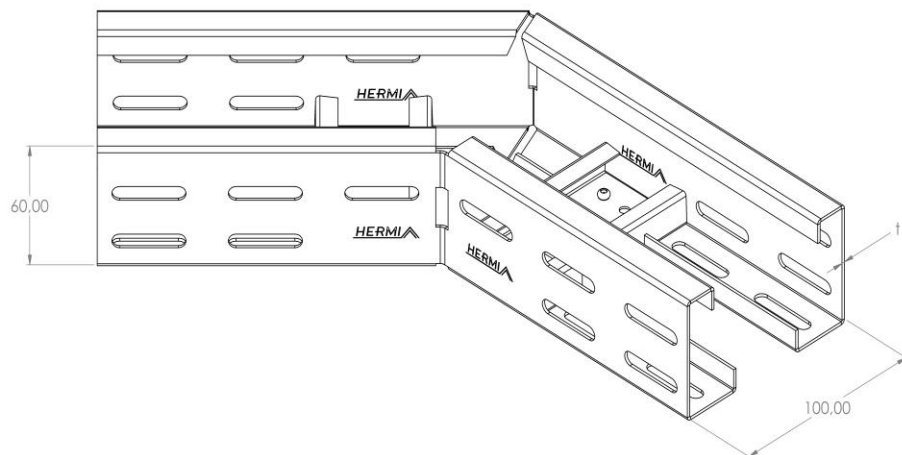

Product: PKL-KO 60/100/45°

Product code: 88711231

Elbow 45°

<b>Standard:</b>	EN 61537:2007 Cable management - Cable tray systems and cable ladder systems
<b>Dimensions:</b>	Length: mm
	Width: 100 mm
	Height: 60 mm
	Metal thickness: 1 mm
<b>Weight:</b>	0,99 kg
<b>Material:</b>	Stainless steel
<b>Contribution to fire:</b>	Non-flame propagating system
<b>Electrical characteristics:</b>	Electrically conductive system
<b>Electrical continuity:</b>	Yes
<b>Corrosion resistance:</b>	Class 9A
<b>Temperature:</b>	Min: -20°C; Max: +105°C