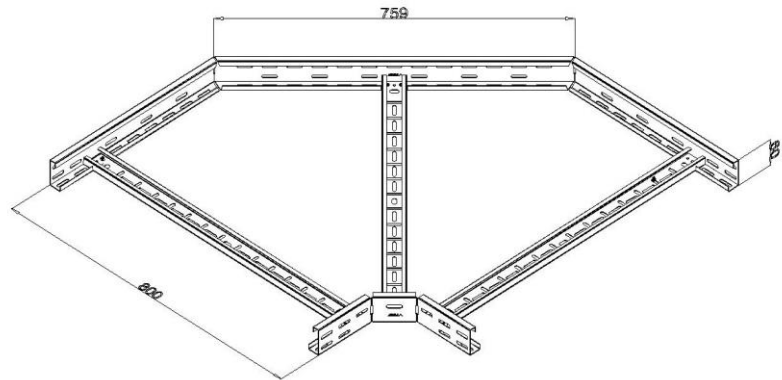

Product: PKL-KO 60/800/90°

Product code: 88711218

Elbow 90°

Standard:	EN 61537:2007 Cable management - Cable tray systems and cable ladder systems
Dimensions:	Length: 759 mm
	Width: 800 mm
	Height: 60 mm
	Metal thickness: 1 mm
Weight:	
Material:	Stainless steel
Contribution to fire:	Non-flame propagating system
Electrical characteristics:	Electrically conductive system
Electrical continuity:	Yes
Corrosion resistance:	Class 9A
Temperature:	Min: -20°C; Max: +105°C