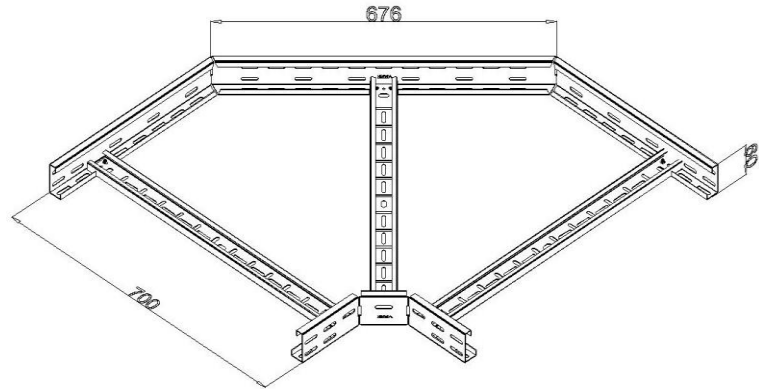

Product: PKL-KO 60/700/90°

Product code: 88711217

Elbow 90°

Standard:	EN 61537:2007 Cable management - Cable tray systems and cable ladder systems
Dimensions:	Length: 676 mm
	Width: 700 mm
	Height: 60 mm
	Metal thickness: 1 mm
Weight:	
Material:	Stainless steel
Contribution to fire:	Non-flame propagating system
Electrical characteristics:	Electrically conductive system
Electrical continuity:	Yes
Corrosion resistance:	Class 9A
Temperature:	Min: -20°C; Max: +105°C