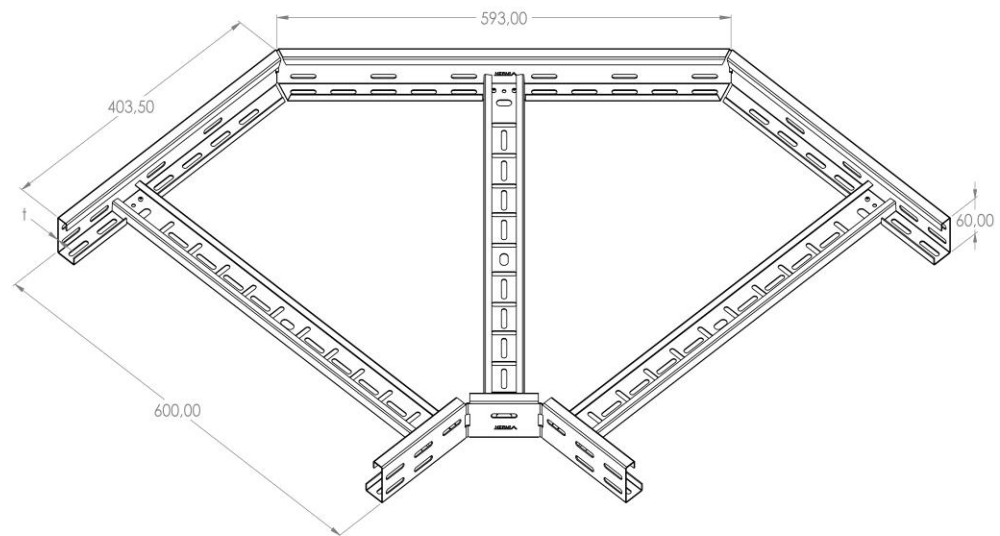

Product: PKL-KO 60/600/90°

Product code: 88711216

Elbow 90°

Standard:	EN 61537:2007 Cable management - Cable tray systems and cable ladder systems
Dimensions:	Length: 593 mm
	Width: 600 mm
	Height: 60 mm
	Metal thickness: 1 mm
Weight:	
Material:	Stainless steel
Contribution to fire:	Non-flame propagating system
Electrical characteristics:	Electrically conductive system
Electrical continuity:	Yes
Corrosion resistance:	Class 9A
Temperature:	Min: -20°C; Max: +105°C