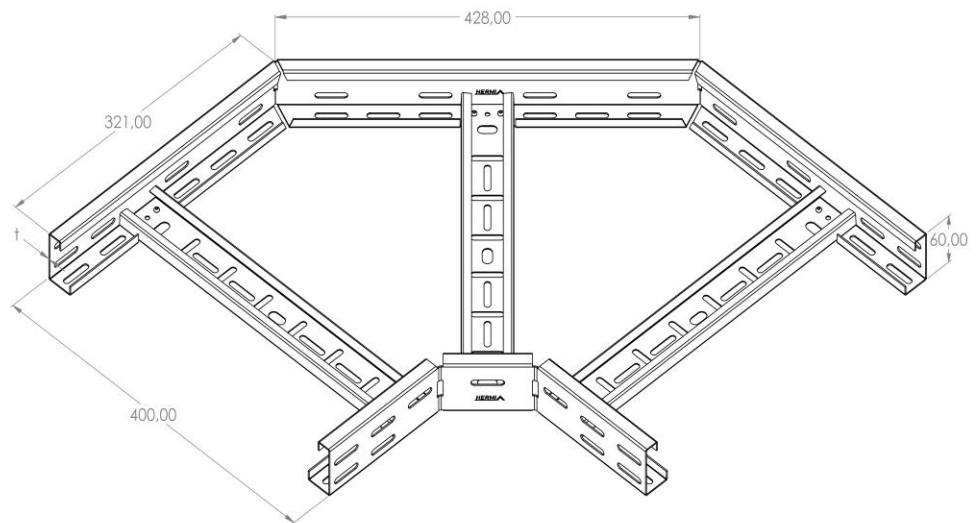

Product: PKL-KO 60/400/90°

Product code: 88711214

Elbow 90°

<b>Standard:</b>	EN 61537:2007 Cable management - Cable tray systems and cable ladder systems
<b>Dimensions:</b>	Length: 428 mm
	Width: 400 mm
	Height: 60 mm
	Metal thickness: 1 mm
<b>Weight:</b>	
<b>Material:</b>	Stainless steel
<b>Contribution to fire:</b>	Non-flame propagating system
<b>Electrical characteristics:</b>	Electrically conductive system
<b>Electrical continuity:</b>	Yes
<b>Corrosion resistance:</b>	Class 9A
<b>Temperature:</b>	Min: -20°C; Max: +105°C