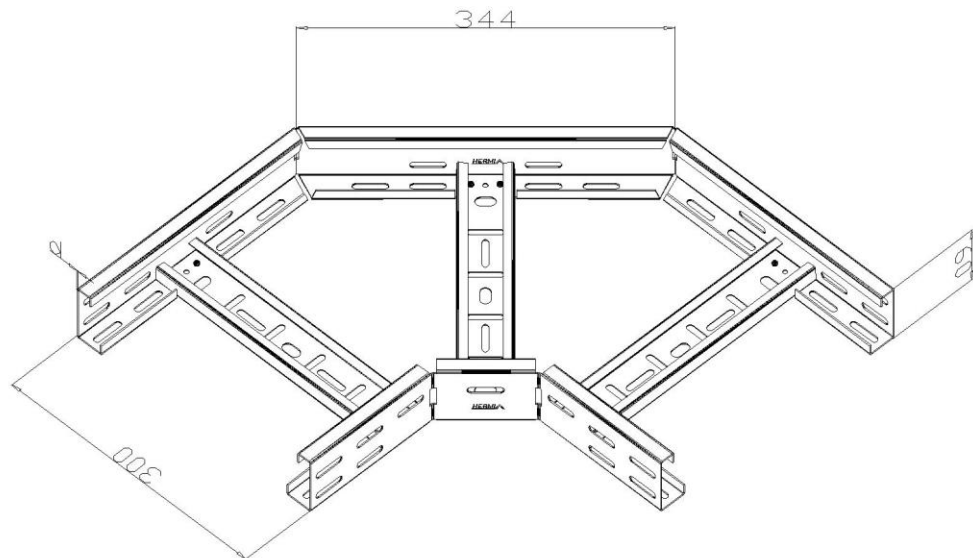

Product: PKL-KO 60/300/90°

Product code: 88711213

Elbow 90°

Standard:	EN 61537:2007 Cable management - Cable tray systems and cable ladder systems
Dimensions:	Length: 344 mm
	Width: 300 mm
	Height: 60 mm
	Metal thickness: 1 mm
Weight:	
Material:	Stainless steel
Contribution to fire:	Non-flame propagating system
Electrical characteristics:	Electrically conductive system
Electrical continuity:	Yes
Corrosion resistance:	Class 9A
Temperature:	Min: -20°C; Max: +105°C