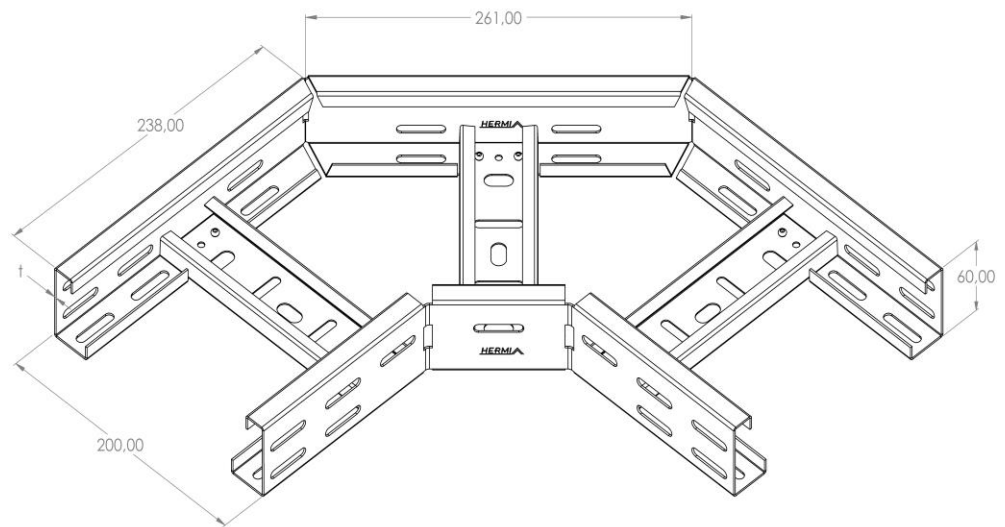

Product: PKL-KO 60/200/90°

Product code: 88711212

Elbow 90°

<b>Standard:</b>	EN 61537:2007 Cable management - Cable tray systems and cable ladder systems
<b>Dimensions:</b>	Length: 261 mm
	Width: 200 mm
	Height: 60 mm
	Metal thickness: 1 mm
<b>Weight:</b>	
<b>Material:</b>	Stainless steel
<b>Contribution to fire:</b>	Non-flame propagating system
<b>Electrical characteristics:</b>	Electrically conductive system
<b>Electrical continuity:</b>	Yes
<b>Corrosion resistance:</b>	Class 9A
<b>Temperature:</b>	Min: -20°C; Max: +105°C