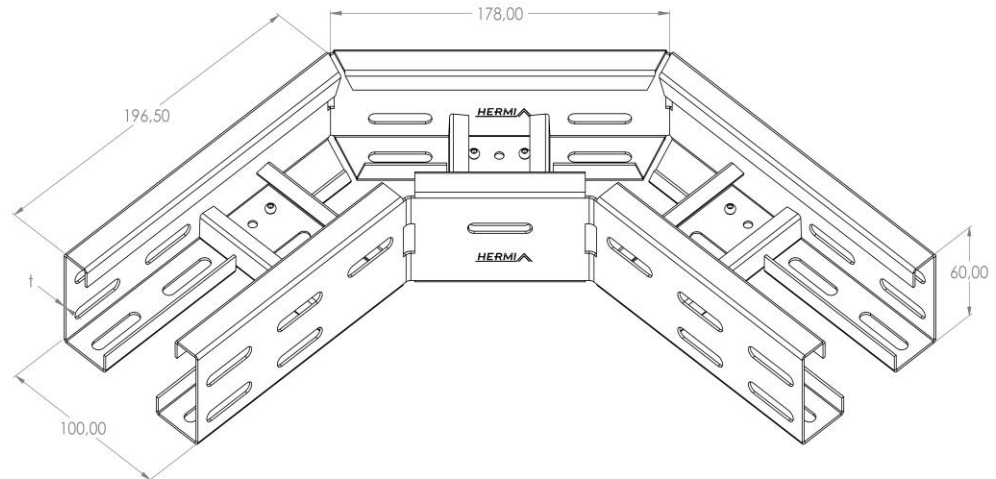

Product: PKL-KO 60/100/90°

Product code: 88711211

Elbow 90°

Standard:	EN 61537:2007 Cable management - Cable tray systems and cable ladder systems
Dimensions:	Length: 178 mm
	Width: 100 mm
	Height: 60 mm
	Metal thickness: 1 mm
Weight:	
Material:	Stainless steel
Contribution to fire:	Non-flame propagating system
Electrical characteristics:	Electrically conductive system
Electrical continuity:	Yes
Corrosion resistance:	Class 9A
Temperature:	Min: -20°C; Max: +105°C