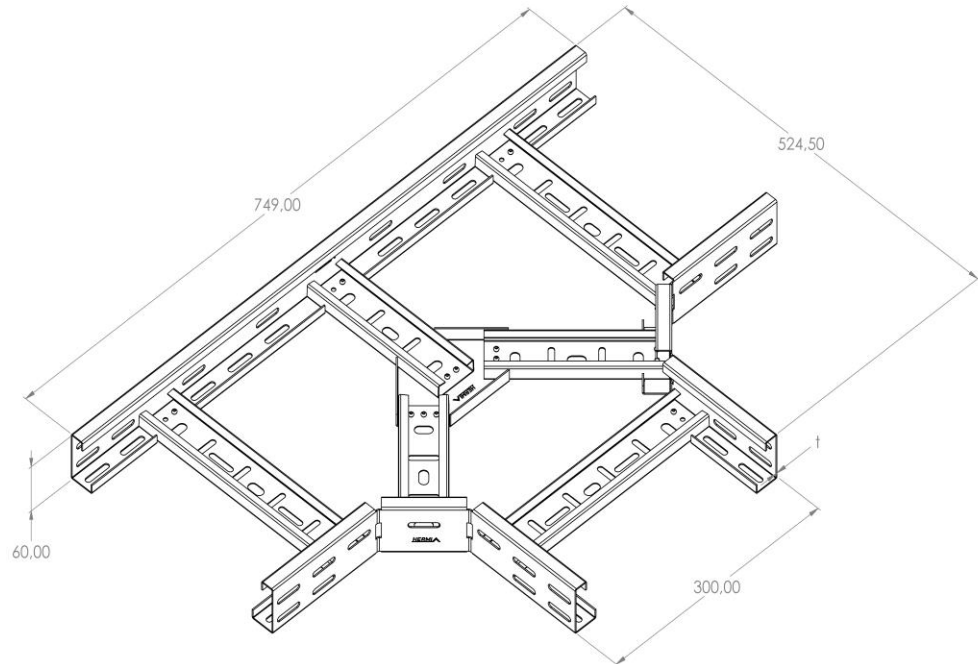

Product: PKL-SO 60/300

Product code: 88711143

Side branch

<b>Standard:</b>	EN 61537:2007 Cable management - Cable tray systems and cable ladder systems
<b>Dimensions:</b>	Length: 749 mm
	Width: 300 mm
	Height: 60 mm
	Metal thickness: 1 mm
<b>Weight:</b>	2,5 kg
<b>Material:</b>	Galvanised steel
<b>Contribution to fire:</b>	Non-flame propagating system
<b>Electrical characteristics:</b>	Electrically conductive system
<b>Electrical continuity:</b>	Yes
<b>Corrosion resistance:</b>	Class 3
<b>Temperature:</b>	Min: -20°C; Max: +105°C