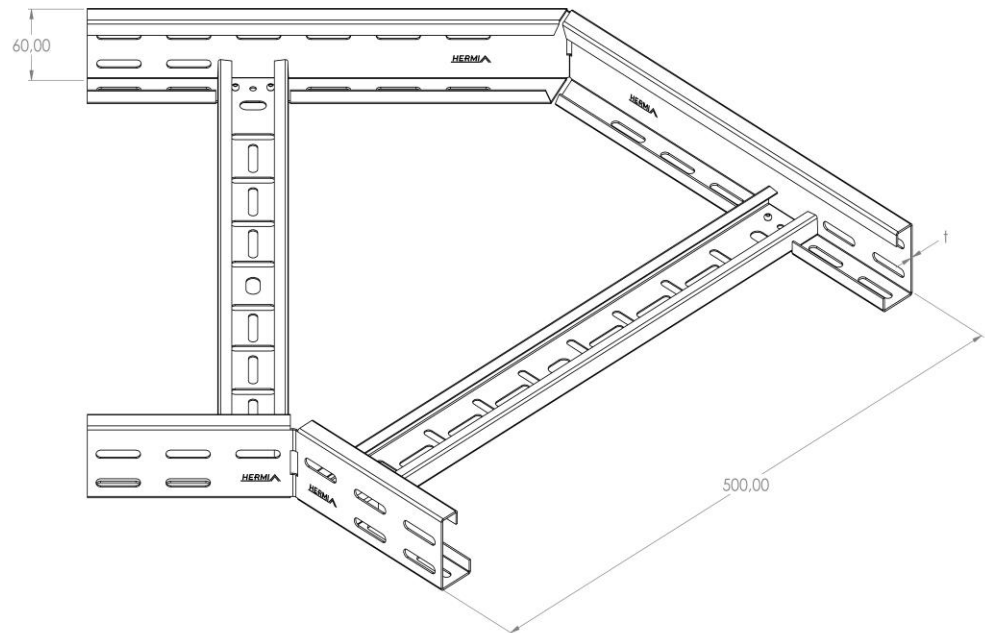

Product: PKL-KO 60/500/45°

Product code: 88711135

Elbow 45°

<b>Standard:</b>	EN 61537:2007 Cable management - Cable tray systems and cable ladder systems
<b>Dimensions:</b>	Length: mm
	Width: 500 mm
	Height: 60 mm
	Metal thickness: 1 mm
<b>Weight:</b>	2 kg
<b>Material:</b>	Galvanised steel
<b>Contribution to fire:</b>	Non-flame propagating system
<b>Electrical characteristics:</b>	Electrically conductive system
<b>Electrical continuity:</b>	Yes
<b>Corrosion resistance:</b>	Class 3
<b>Temperature:</b>	Min: -20°C; Max: +105°C