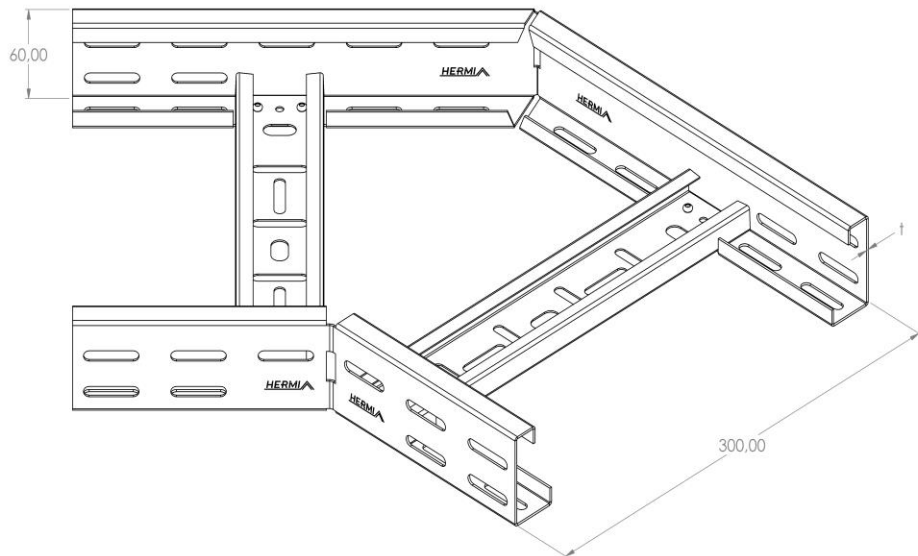

Product: PKL-KO 60/300/45°

Product code: 88711133

Elbow 45°

<b>Standard:</b>	EN 61537:2007 Cable management - Cable tray systems and cable ladder systems
<b>Dimensions:</b>	Length: mm
	Width: 300 mm
	Height: 60 mm
	Metal thickness: 1 mm
<b>Weight:</b>	1,5 kg
<b>Material:</b>	Galvanised steel
<b>Contribution to fire:</b>	Non-flame propagating system
<b>Electrical characteristics:</b>	Electrically conductive system
<b>Electrical continuity:</b>	Yes
<b>Corrosion resistance:</b>	Class 3
<b>Temperature:</b>	Min: -20°C; Max: +105°C