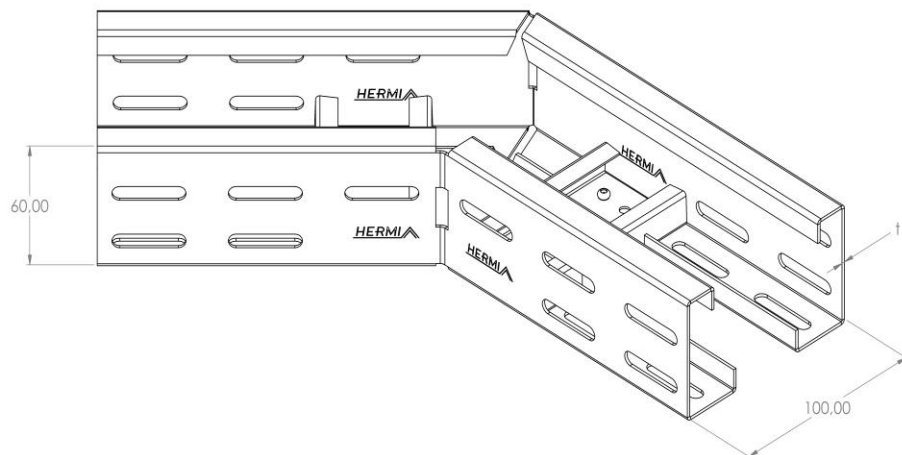

Product: PKL-KO 60/100/45°

Product code: 88711131

Elbow 45°

<b>Standard:</b>	EN 61537:2007 Cable management - Cable tray systems and cable ladder systems
<b>Dimensions:</b>	Length: mm
	Width: 100 mm
	Height: 60 mm
	Metal thickness: 1 mm
<b>Weight:</b>	0,99 kg
<b>Material:</b>	Galvanised steel
<b>Contribution to fire:</b>	Non-flame propagating system
<b>Electrical characteristics:</b>	Electrically conductive system
<b>Electrical continuity:</b>	Yes
<b>Corrosion resistance:</b>	Class 3
<b>Temperature:</b>	Min: -20°C; Max: +105°C