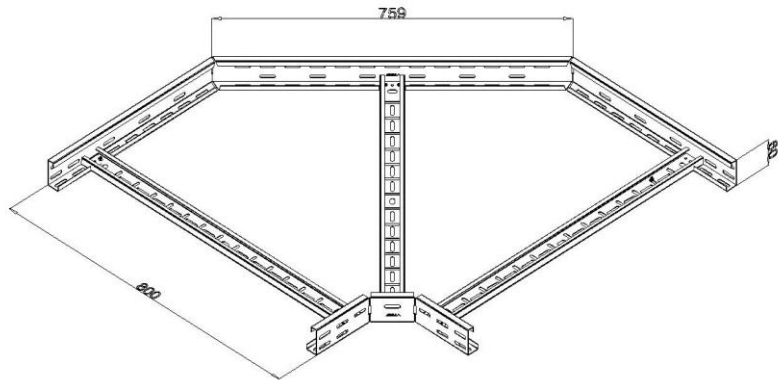

Product: PKL-KO 60/800/90°

Product code: 88711118

Elbow 90°

Standard:	EN 61537:2007 Cable management - Cable tray systems and cable ladder systems
Dimensions:	Length: 759 mm
	Width: 800 mm
	Height: 60 mm
	Metal thickness: 1 mm
Weight:	
Material:	Galvanised steel
Contribution to fire:	Non-flame propagating system
Electrical characteristics:	Electrically conductive system
Electrical continuity:	Yes
Corrosion resistance:	Class 3
Temperature:	Min: -20°C; Max: +105°C