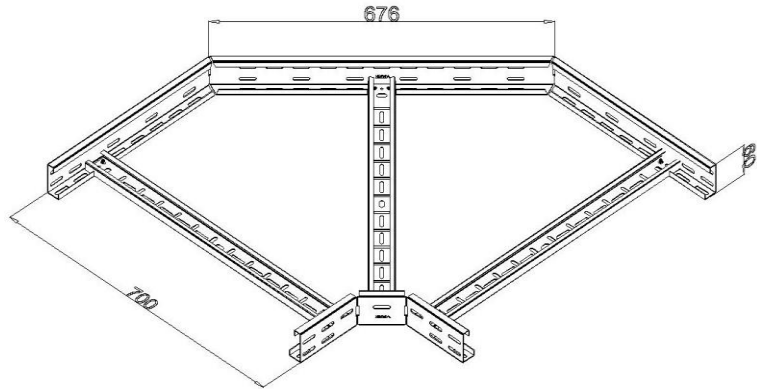

Product: PKL-KO 60/700/90°

Product code: 88711117

Elbow 90°

Standard:	EN 61537:2007 Cable management - Cable tray systems and cable ladder systems
Dimensions:	Length: 676 mm
	Width: 700 mm
	Height: 60 mm
	Metal thickness: 1 mm
Weight:	
Material:	Galvanised steel
Contribution to fire:	Non-flame propagating system
Electrical characteristics:	Electrically conductive system
Electrical continuity:	Yes
Corrosion resistance:	Class 3
Temperature:	Min: -20°C; Max: +105°C