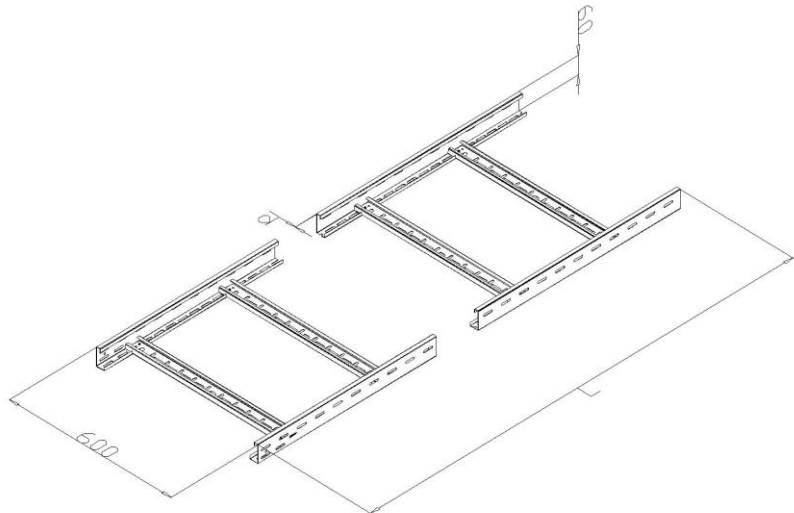

**Product:** KL 60/600

**Product code:** 88710696

Cable ladders of 60 mm in height

<b>Standard:</b>	EN 61537:2007 Cable management - Cable tray systems and cable ladder systems
<b>Dimensions:</b>	Length: 3000 mm
	Width: 600 mm
	Height: 60 mm
	Metal thickness: 1,5 mm
<b>Weight:</b>	16 kg
<b>Material:</b>	Hot-dip galvanised steel
<b>Contribution to fire:</b>	Non-flame propagating system
<b>Electrical characteristics:</b>	Electrically conductive system
<b>Electrical continuity:</b>	Yes
<b>Corrosion resistance:</b>	Class 6
<b>Perforation:</b>	Class Y
<b>Temperature:</b>	Min: -20°C; Max: +105°C

Permissible load KL 60/600 d=1,5mm (kN/m)