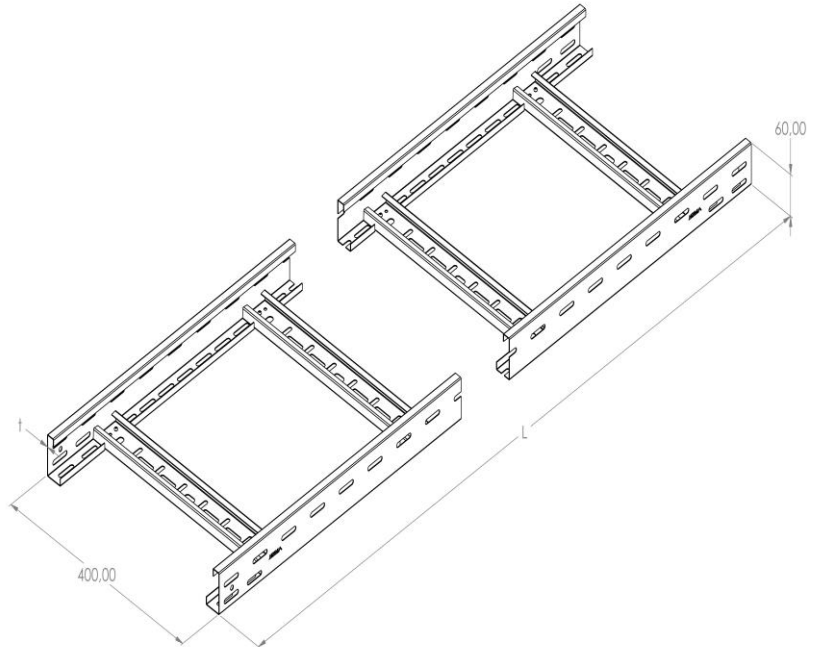

**Product:** KL 60/400

**Product code:** 88710694

Cable ladders of 60 mm in height

<b>Standard:</b>	EN 61537:2007 Cable management - Cable tray systems and cable ladder systems
<b>Dimensions:</b>	Length: 3000 mm
	Width: 400 mm
	Height: 60 mm
	Metal thickness: 1,5 mm
<b>Weight:</b>	13,2 kg
<b>Material:</b>	Hot-dip galvanised steel
<b>Contribution to fire:</b>	Non-flame propagating system
<b>Electrical characteristics:</b>	Electrically conductive system
<b>Electrical continuity:</b>	Yes
<b>Corrosion resistance:</b>	Class 6
<b>Perforation:</b>	Class Y
<b>Temperature:</b>	Min: -20°C; Max: +105°C

Permissible load KL 60/400 d=1,5mm (kN/m)