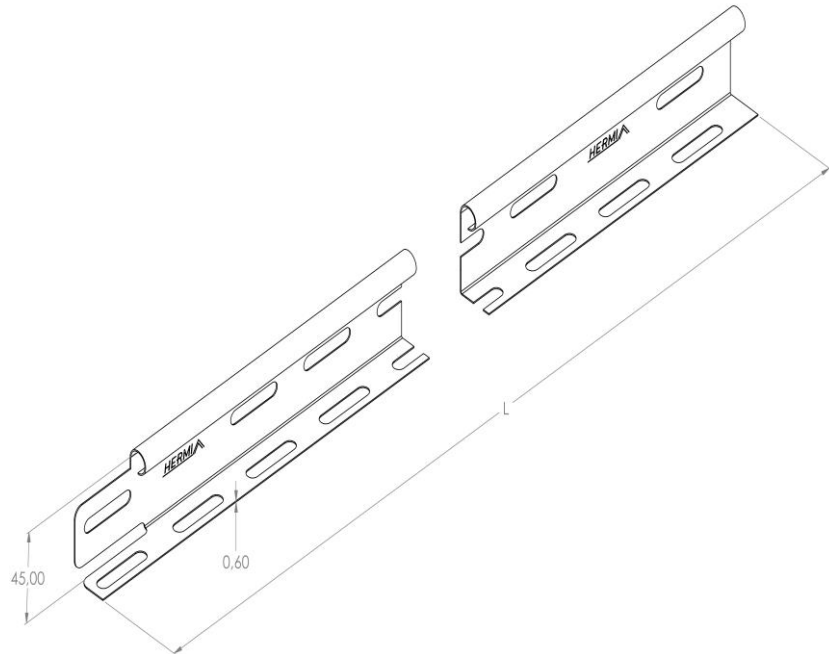

**Product:** KL PR 60

**Product code:** 88710660

Cable ladder divider

<b>Standard:</b>	EN 61537:2007 Cable management - Cable tray systems and cable ladder systems
<b>Dimensions:</b>	Length: 2000 mm
	Width: 20,5 mm
	Height: 45 mm
	Metal thickness: 0,6 mm
<b>Weight:</b>	0,95 kg
<b>Material:</b>	Hot-dip galvanised steel
<b>Contribution to fire:</b>	Non-flame propagating system
<b>Electrical characteristics:</b>	Electrically conductive system
<b>Electrical continuity:</b>	Yes
<b>Corrosion resistance:</b>	Class 6
<b>Perforation:</b>	Class Y
<b>Temperature:</b>	Min: -20°C; Max: +105°C