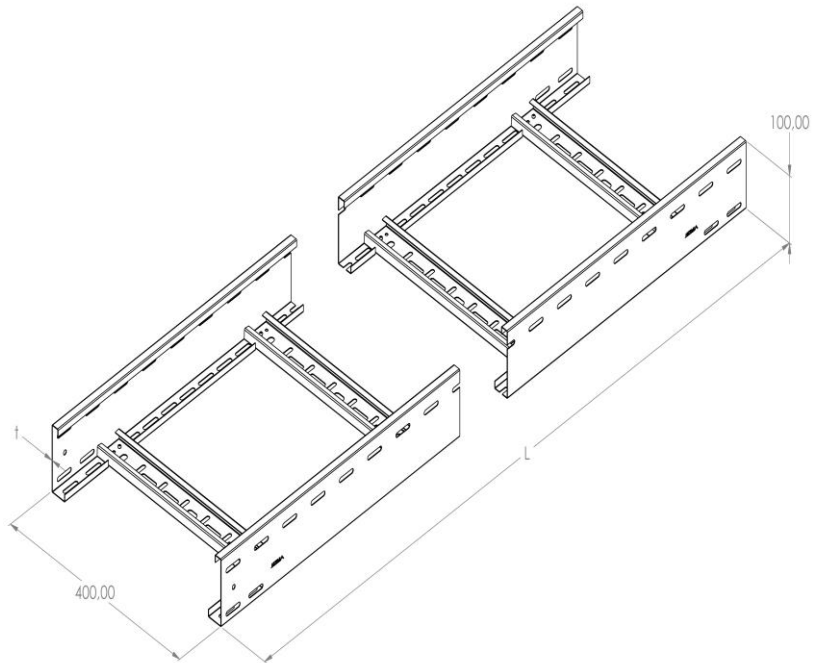

**Product:** KL 100/400

**Product code:** 88710624

Cable ladders of 100 mm in height

<b>Standard:</b>	EN 61537:2007 Cable management - Cable tray systems and cable ladder systems
<b>Dimensions:</b>	Length: 3000 mm
	Width: 400 mm
	Height: 100 mm
	Metal thickness: 1 mm
<b>Weight:</b>	10,5 kg
<b>Material:</b>	Hot-dip galvanised steel
<b>Contribution to fire:</b>	Non-flame propagating system
<b>Electrical characteristics:</b>	Electrically conductive system
<b>Electrical continuity:</b>	Yes
<b>Corrosion resistance:</b>	Class 6
<b>Perforation:</b>	Class Y
<b>Temperature:</b>	Min: -20°C; Max: +105°C

Permissible load KL 100/400 d=1,0mm (kN/m)