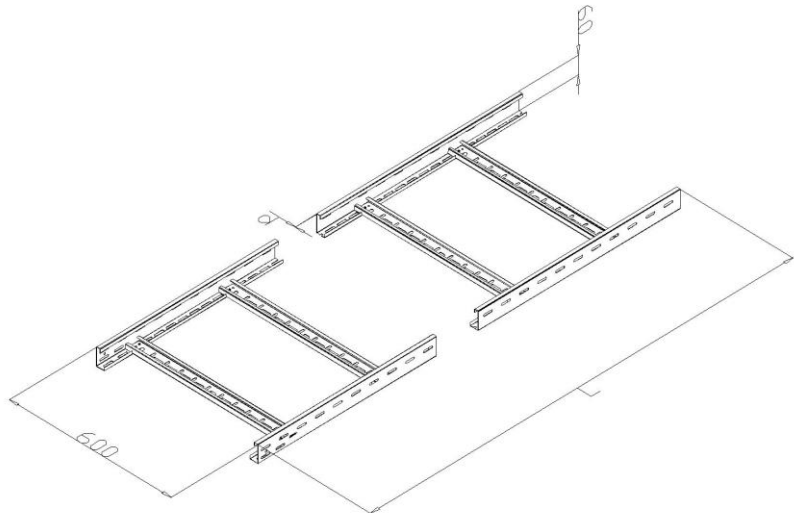

**Product:** KL 60/600

**Product code:** 88710486

Cable ladders of 60 mm in height

<b>Standard:</b>	EN 61537:2007 Cable management - Cable tray systems and cable ladder systems
<b>Dimensions:</b>	Length: 3000 mm
	Width: 600 mm
	Height: 60 mm
	Metal thickness: 1,5 mm
<b>Weight:</b>	14,5 kg
<b>Material:</b>	Acid resistant stainless steel
<b>Contribution to fire:</b>	Non-flame propagating system
<b>Electrical characteristics:</b>	Electrically conductive system
<b>Electrical continuity:</b>	Yes
<b>Corrosion resistance:</b>	Class 9B
<b>Perforation:</b>	Class Y
<b>Temperature:</b>	Min: -20°C; Max: +105°C

Permissible load KL 60/600 d=1,5mm (kN/m)