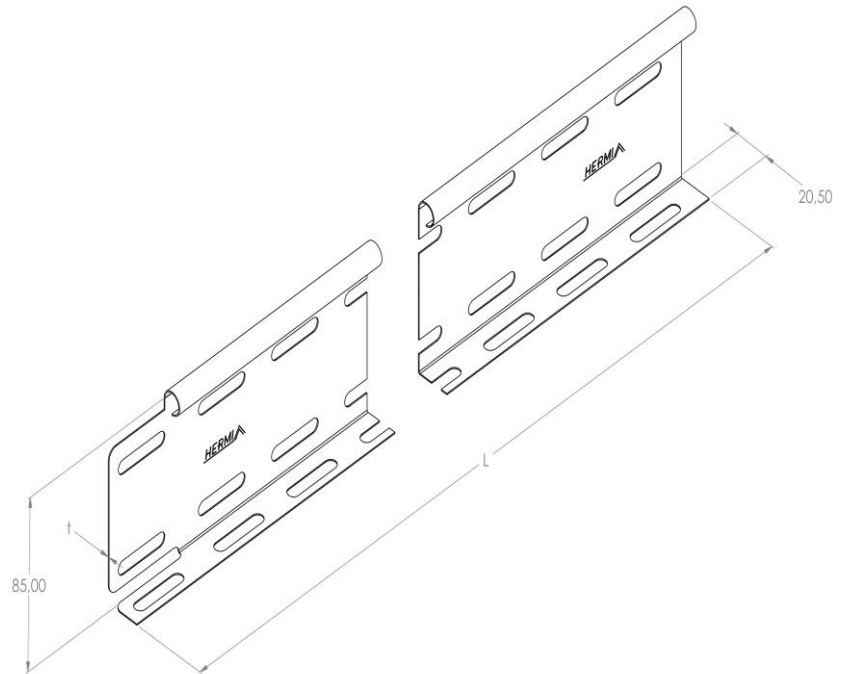

**Product:** KL-PR 100

**Product code:** 88710461

Cable ladder divider

<b>Standard:</b>	EN 61537:2007 Cable management - Cable tray systems and cable ladder systems
<b>Dimensions:</b>	Length: 2000 mm
	Width: 20,5 mm
	Height: 85 mm
	Metal thickness: 0,6 mm
<b>Weight:</b>	1,2 kg
<b>Material:</b>	Acid resistant stainless steel
<b>Contribution to fire:</b>	Non-flame propagating system
<b>Electrical characteristics:</b>	Electrically conductive system
<b>Electrical continuity:</b>	Yes
<b>Corrosion resistance:</b>	Class 9B
<b>Perforation:</b>	Class Y
<b>Temperature:</b>	Min: -20°C; Max: +105°C