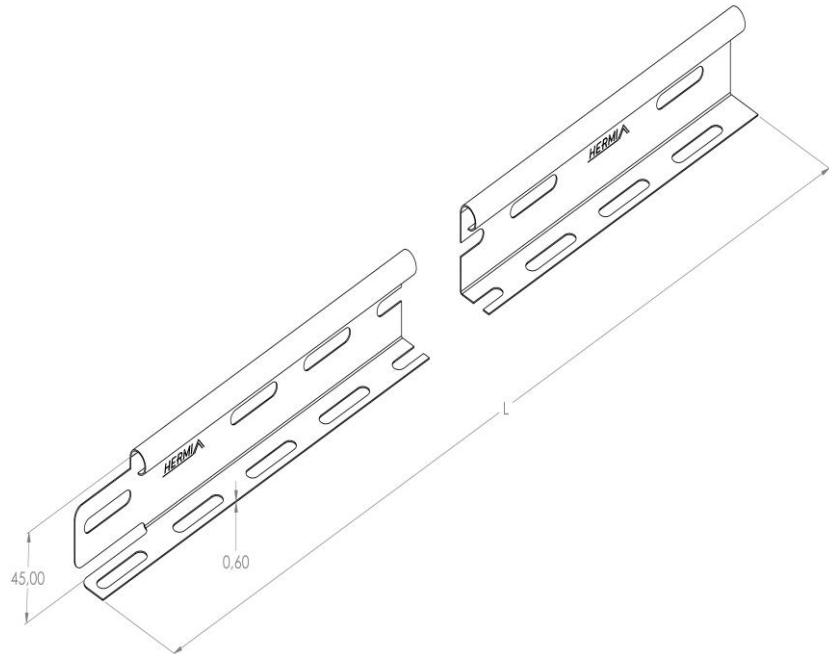

Product: KL PR 60

Product code: 88710460

Cable ladder divider

Standard:	EN 61537:2007 Cable management - Cable tray systems and cable ladder systems
Dimensions:	Length: 2000 mm
	Width: 20,5 mm
	Height: 45 mm
	Metal thickness: 0,6 mm
Weight:	0,85 kg
Material:	Acid resistant stainless steel
Contribution to fire:	Non-flame propagating system
Electrical characteristics:	Electrically conductive system
Electrical continuity:	Yes
Corrosion resistance:	Class 9B
Perforation:	Class Y
Temperature:	Min: -20°C; Max: +105°C