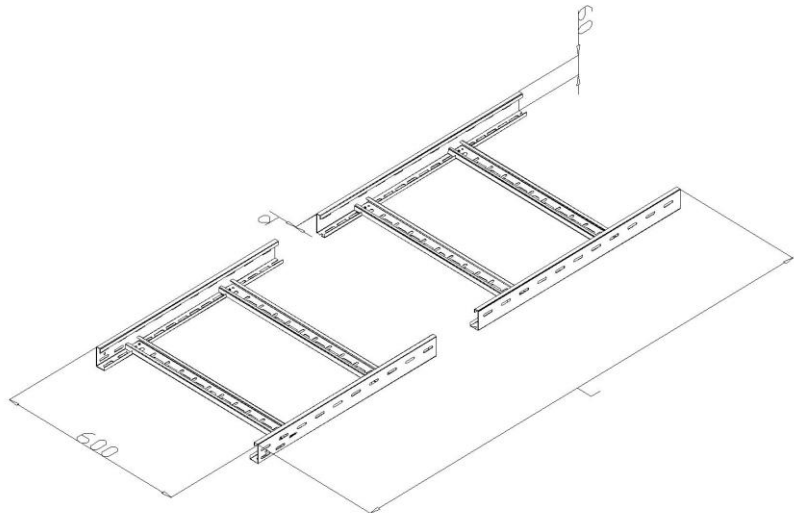

Product: KL 60/600

Product code: 88710416

Cable ladders of 60 mm in height

<b>Standard:</b>	EN 61537:2007 Cable management - Cable tray systems and cable ladder systems
<b>Dimensions:</b>	Length: 3000 mm
	Width: 600 mm
	Height: 60 mm
	Metal thickness: 1 mm
<b>Weight:</b>	8,8 kg
<b>Material:</b>	Acid resistant stainless steel
<b>Contribution to fire:</b>	Non-flame propagating system
<b>Electrical characteristics:</b>	Electrically conductive system
<b>Electrical continuity:</b>	Yes
<b>Corrosion resistance:</b>	Class 9B
<b>Perforation:</b>	Class Y
<b>Temperature:</b>	Min: -20°C; Max: +105°C

Permissible load KL 60/600 d=1,0mm (kN/m)